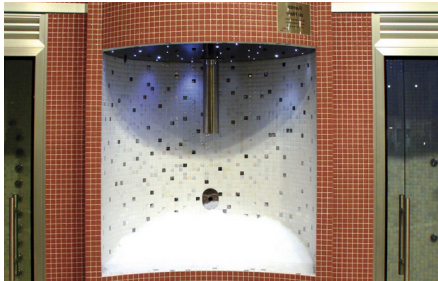

Ice Fountain

Therapeutic thermal contrast

Atecpool Ice Fountain

The ice fountain's therapeutic goal, like the frigidarium, is providing the maximum thermal contrast in the thermal spa cycles. It is very advisable for the general body stimulation, mainly for its vasoconstrictor effect that gives flexibility to the circulatory system. Unlike the frigidarium, its use is much more traditional since it consists in applying frosted ice on the surface of the body in whichever way you desire. This therapeutic complement offers our customers the possibility to obtain exactly the same sensations that people obtain with a sauna session in the Baltic areas, where the sauna is always combined with a snow or ice massage to obtain the maximum effect of the thermal spa session.

Ice drop tube

Variety of containers

For frigidariums or independent

Ice Keeper

Ice Machine / Modular Electronic Ice Equipment

Example of installation in an adjacent room