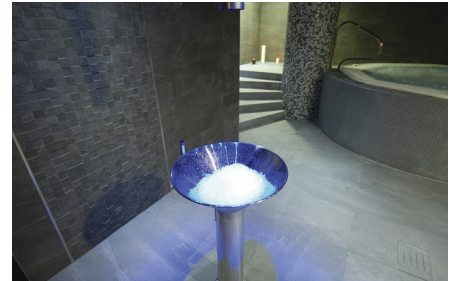

Ice Fountain

Therapeutic thermal contrast

Atecpool Ice Fountain

The ice fountain's therapeutic goal, like the frigidarium, is providing the maximum thermal contrast in the thermal spa cycles. It is very advisable for the general body stimulation, mainly for its vasoconstrictor effect that gives flexibility to the circulatory system. Unlike the frigidarium, its use is much more traditional since it consists in applying frosted ice on the surface of the body in whichever way you desire. This therapeutic complement offers our customers the possibility to obtain exactly the same sensations that people obtain with a sauna session in the Baltic areas, where the sauna is always combined with a snow or ice massage to obtain the maximum effect of the thermal spa session.

Ice drop tube

Variety of containers

For frigidariums or independent

Ice Keeper

Ice Machine / Modular Electronic Ice Equipment

Example of installation in an adjacent room