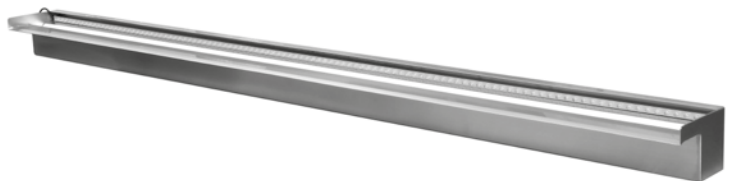

### Waterfall AISI 316

AISI 316 stainless steel. Available in two widths: 300 mm and 600 mm. Water supply through the return circuit of the pool filter or through dedicated pump.

Code	Width (mm)	Connection (inches)	Distance E (mm)	Flow Rate (m <sup>3</sup> /h)	Weight (kg)
14200023	300	1.5"	270	7	6.9
14200024	600	2"	250	10	11.9
14200025	900	2.5"	260	17	16.9

### Stainless Steel Waterfalls

Stainless Steel AISI 316 sheer descent creating stunning water blades. Can be installed indoor or outdoor. Stainless Steel Waterfalls are easy to install, durable and custom made. Either recessed into the wall or protruded outside. Stainless steel water blades creates water curtain effects, optional with brilliant LED colour changing.

### Optional LED Light Installation on Stainless Steel Weirs

- Install the LED light strip into the channel at rear of the weir with LED's facing towards the front.
- Secure the LED strip with the metal tabs on the channel.
- Connect power cable of the LED light strip to transformer supplied along with.