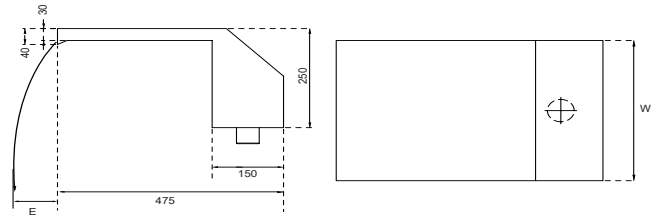

### Waterfall AISI 316

AISI 316 stainless steel. Available in two widths: 300 mm and 600 mm. Water supply through the return circuit of the pool filter or through dedicated pump.

Code	Width (mm)	Connection (inches)	Distance E (mm)	Flow Rate (m <sup>3</sup> /h)	Weight (kg)
14200023	300	1.5"	270	7	6.9
14200024	600	2"	250	10	11.9
14200025	900	2.5"	260	17	16.9