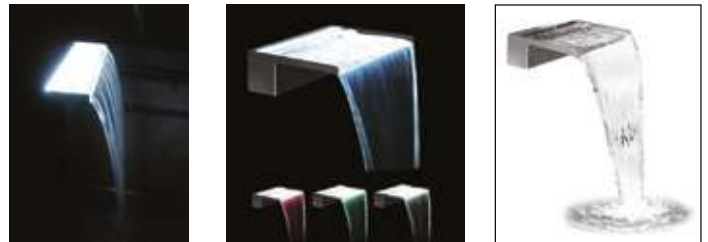

### Waterfall AISI 316

AISI 316 stainless steel. Available in two widths: 300 mm and 600 mm. Water supply through the return circuit of the pool filter or through dedicated pump.

Code	Width (mm)	Connection (inches)	Distance E (mm)	Flow Rate (m <sup>3</sup> /h)	Weight (kg)
14200023	300	1.5"	270	7	6.9
14200024	600	2"	250	10	11.9
14200025	900	2.5"	260	17	16.9

### Stainless Steel Waterfalls

Stainless Steel AISI 316 sheer descent creating stunning water blades. Can be installed indoor or outdoor. Stainless Steel Waterfalls are easy to install, durable and custom made. Either recessed into the wall or protruded outside. Stainless steel water blades creates water curtain effects, optional with brilliant LED colour changing.

### Optional LED Light Installation on Stainless Steel Weirs

- Install the LED light strip into the channel at rear of the weir with LED's facing towards the front.
- Secure the LED strip with the metal tabs on the channel.
- Connect power cable of the LED light strip to transformer supplied along with.