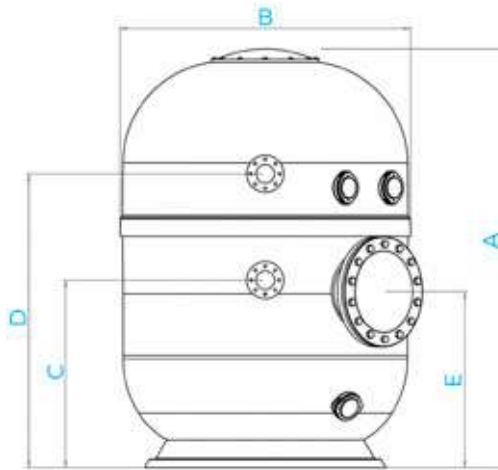

Atecpool Baltico Filter dimensions

Atecpool Baltico Filter Specifications

Code	Ø		Filtration Area	Filtration Velocity	Max Flow	Dimensions (mm)					Gravel (1-2mm)	Sand (0.4-0.8mm)
	mm	mm				A	B	C	D	E		
BTC105020	1050	63	0.87	20	17	2037	1050	917	1437	861	200	1320
BTC105034	1050	75	0.87	30-40	26-34	2037	1050	917	1437	861	200	1320
BTC105050	1050	90	0.87	50	43	2037	1050	917	1437	861	200	1320
BTC120023	1200	75	1.13	20-30	23-34	2037	1200	917	1437	861	250	1740
BTC120045	1200	90	1.13	40-50	45-56	2037	1200	917	1437	861	250	1740
BTC120055	1200	110	1.13	50	60	2037	1200	917	1437	861	250	1740
BTC140020	1400	75	1.54	20	31	2037	1400	917	1437	861	375	2460
BTC140030	1400	90	1.54	30	46	2037	1400	917	1437	861	375	2460
BTC140045	1400	110	1.54	40-50	62-77	2037	1400	917	1437	861	375	2460
BTC160020	1600	90	2.01	20	40	2037	1600	917	1437	861	500	2820
BTC160034	1600	110	2.01	30-40	60-80	2037	1600	917	1437	861	500	2820
BTC160050	1600	125	2.01	50	100	2037	1600	917	1437	861	500	2820
BTC180020	1800	90	2.54	20	51	2262	1800	932	1652	861	750	4020
BTC180030	1800	110	2.54	30	76	2262	1800	700	1652	861	750	4020
BTC180040	1800	125	2.54	40	102	2262	1800	700	1652	861	750	4020
BTC180050	1800	140	2.54	50	125	2262	1800	700	1652	861	750	4020
BTC200020	2000	110	3.14	20	63	2262	2000	700	1652	861	1000	5160
BTC200030	2000	125	3.14	30	94	2262	2000	700	1652	861	1000	5160
BTC200040	2000	140	3.14	40	125	2262	2000	700	1652	861	1000	5160
BTC200050	2000	160	3.14	50	157	2262	2000	700	1652	861	1000	5160