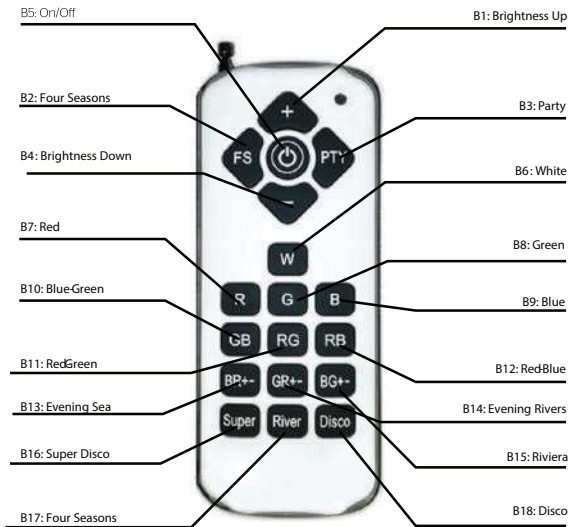

Remote Controlling

For pairing: After installing R2007FX / R2009FX, press the "REMOTE" button on the controller, then press any button on the remote to confirm pairing.

Remove all pairing: press and hold the "REMOTE" button for 6 seconds.

Note:

- Each controller comes with one remote control.
- The max distance for remote controlling is 50 meters
- The remotes uses 23A/12V battery

Remote Controlling : Buttons