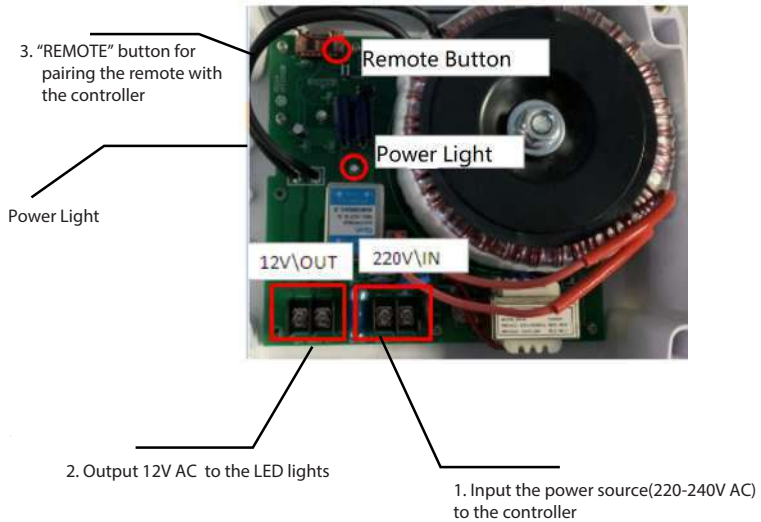

"Adding light
to your life"

OWNER'S MANUAL

Control Panel R2007FX / R2009FX
with Remote
Control

2 CORE
connection
-WITH REMOTE CONTROL-

atecpool.com

ATECPOOL
INTERNACIONAL ESPAÑA

Technical Specification

Input Voltage : 220V-240V

Output Power : 220W

Working temperature: 0 °C -50 °C

Size: 195mm x 195mm x 90mm

Weight: 3.75Kg

Installation

Technical Specification

Input Voltage : 220V-240V

Max Power : 1500W

Working temperature: 0 °C -40 °C

Size: 195mm x 195mm x 90mm

Weight: 1 Kg

Installation

Remote Controlling

For pairing: After installing R2007FX / R2009FX, press the "REMOTE" button on the controller, then press any button on the remote to confirm pairing.