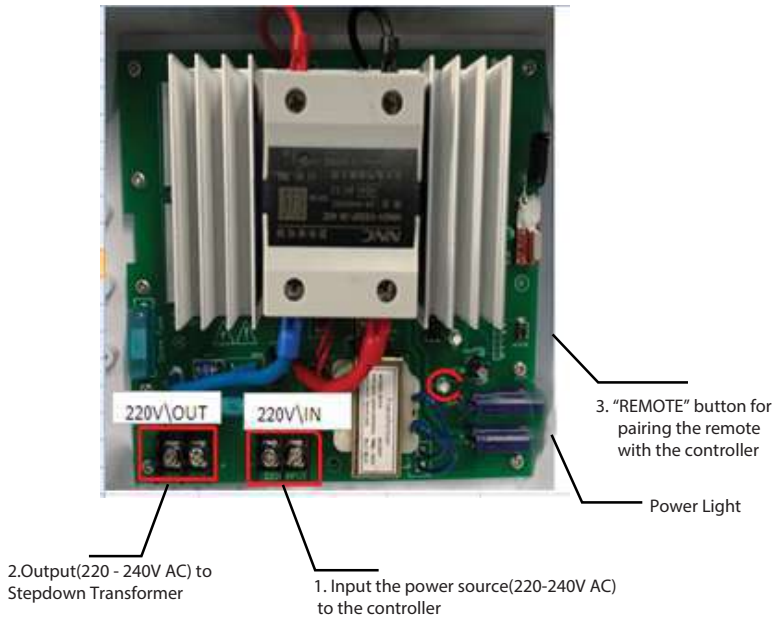

"Adding light
to your life"

OWNER'S MANUAL

Control Panel R2007FX / R2009FX
with Remote
Control

2 CORE
connection
-WITH REMOTE CONTROL-

atecpool.com

ATECPOOL
INTERNACIONAL ESPAÑA

Technical Specification

Input Voltage : 220V-240V

Output Power : 220W

Working temperature: 0 °C -50 °C

Size: 195mm x 195mm x 90mm

Weight: 3.75Kg

Installation

Technical Specification

Input Voltage : 220V-240V

Max Power : 1500W

Working temperature: 0 °C -40 °C

Size: 195mm x 195mm x 90mm

Weight: 1 Kg

Installation

Remote Controlling

For pairing: After installing R2007FX / R2009FX, press the "REMOTE" button on the controller, then press any button on the remote to confirm pairing.