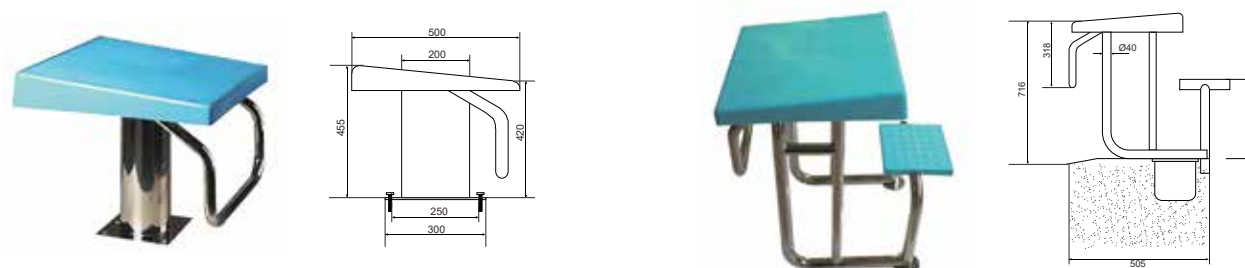

Specifications

- Movable Track Start, adjustable to 5 positions.
- Safe start handles for fast starts and safety.
- Durable, non-slip Aquadeck tread.

Code	Description	Height (mm)	Weight (kg)	Volume (m ³)
13034080	Super Block with Track Start	400	50	0.42

Starting Block with Adjustable Platform

Made of stainless steel AISI 316 with adjustable platform 500 x 500 mm in polyester and fibreglass with non-slip finish. Plate Anchoring in stainless steel AISI 316 included. Number sequence to be requested separately. Available in two heights – 400 and 700 mm.

Code	Description	Height (mm)	Weight (kg)	Volume (m ³)
13034082	Starting Block 400 MM w/adjustable platform	400	18	0.11
13034083	Starting Block 700 MM w/adjustable platform	700	32	0.34

Atecpool Starting Block with Fixed Platform

Made of stainless steel AISI 316 with fixed platform 500 x 500 mm in polyester and fibreglass with non-slip finish. Tube Anchoring in stainless steel AISI 316 not included. Number sequence to be requested separately. Available in two heights – 400 and 700 mm.