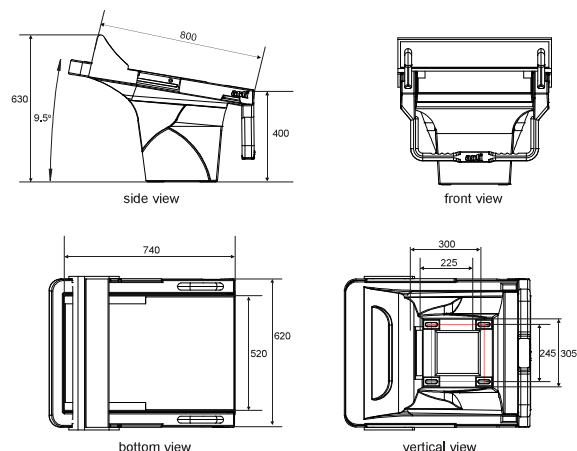

Specifications

- Movable Track Start, adjustable to 5 positions.
- Safe start handles for fast starts and safety.
- Durable, non-slip Aquadeck tread.

Code	Description	Height (mm)	Weight (kg)	Volume (m ³)
13034080	Super Block with Track Start	400	50	0.42

Starting Block with Adjustable Platform

Made of stainless steel AISI 316 with adjustable platform 500 x 500 mm in polyester and fibreglass with non-slip finish. Plate Anchoring in stainless steel AISI 316 included. Number sequence to be requested separately. Available in two heights – 400 and 700 mm.

Code	Description	Height (mm)	Weight (kg)	Volume (m ³)
13034082	Starting Block 400 MM w/adjustable platform	400	18	0.11
13034083	Starting Block 700 MM w/adjustable platform	700	32	0.34

Atecpool Starting Block with Fixed Platform

Made of stainless steel AISI 316 with fixed platform 500 x 500 mm in polyester and fibreglass with non-slip finish. Tube Anchoring in stainless steel AISI 316 not included. Number sequence to be requested separately. Available in two heights – 400 and 700 mm.